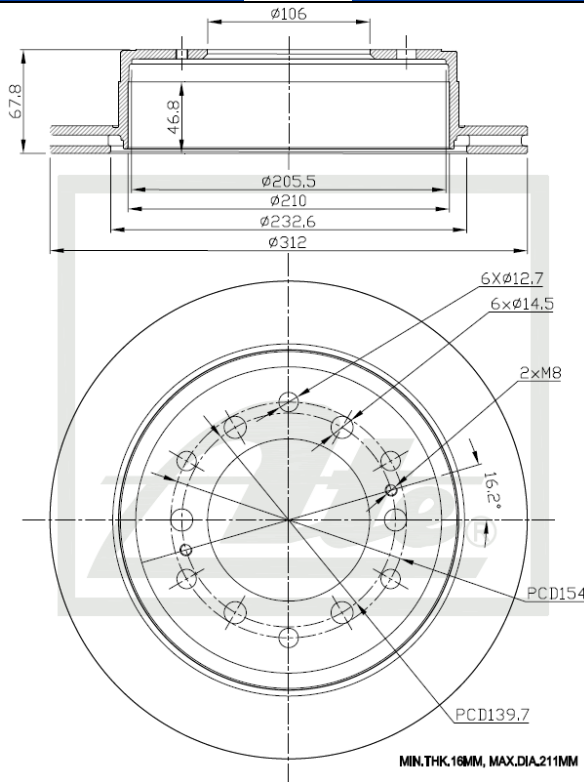

NEW PART NUMBER

Drawing

Details of New Part

Brake Disc – Rear

Product Dimensions

Diameter – 312mm

Thickness - 18mm

Height – 67.8mm

PCD – 139.7/154mm

Spigot – 106mm

Package Dimensions

Weight –6500g

L – 360mm

W – 360mm

H – 78mm

Barcode

118.0709

Vehicle Applications

- TOYOTA LAND CRUISER 80 (_J8_) 4.5 24V PETROL 1992-1997
- TOYOTA LAND CRUISER PRADO III (_J12_) 3.0 D DIESEL 2005-2009
- TOYOTA LAND CRUISER PRADO III (_J12_) 3.0 D-4D DIESEL 2002-2009
- TOYOTA LAND CRUISER PRADO III (_J12_) 4 PETROL 2002-2010
- TOYOTA LAND CRUISER PRADO II (_J9_) 2.7 PETROL 1995-2002
- TOYOTA LAND CRUISER PRADO II (_J9_) 3.0 TD DIESEL 1996-2002
- TOYOTA LAND CRUISER PRADO II (_J9_) 3.0 TD DIESEL 2000-2003
- TOYOTA LAND CRUISER PRADO II (_J9_) 3.4 i 24V PETROL 1996-2002